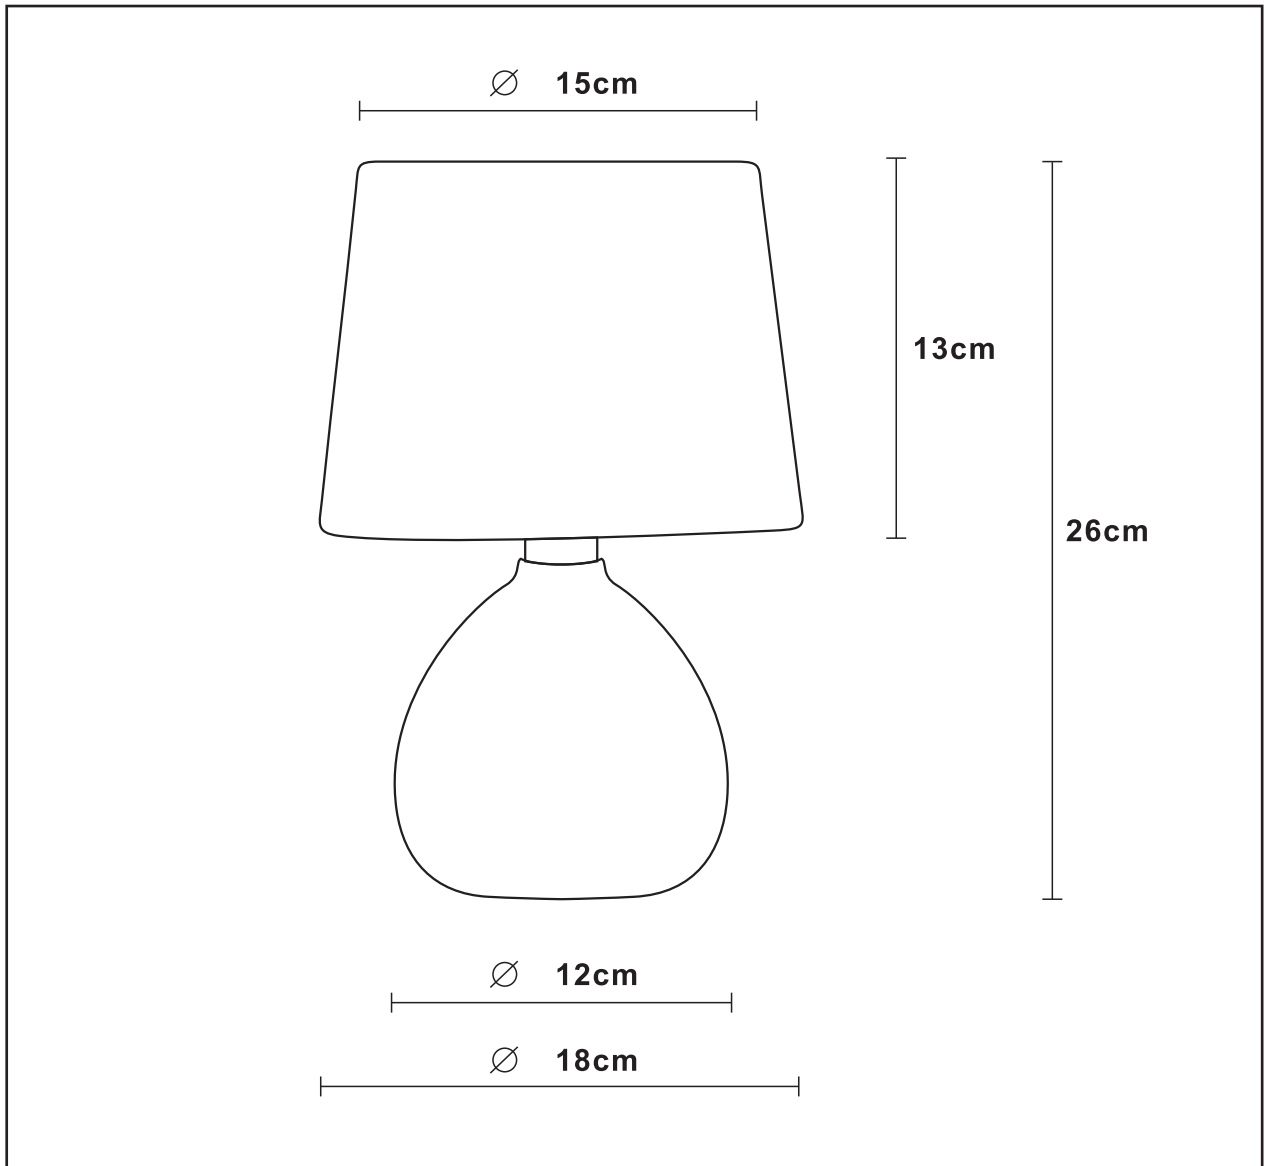

RAMZI

item number : 47506/81/36
47506/81/38
47506/81/43

EAN code : 5411212470164
5411212470171
5411212470188

For more specifications, dimensions please visit
www.lucide.com